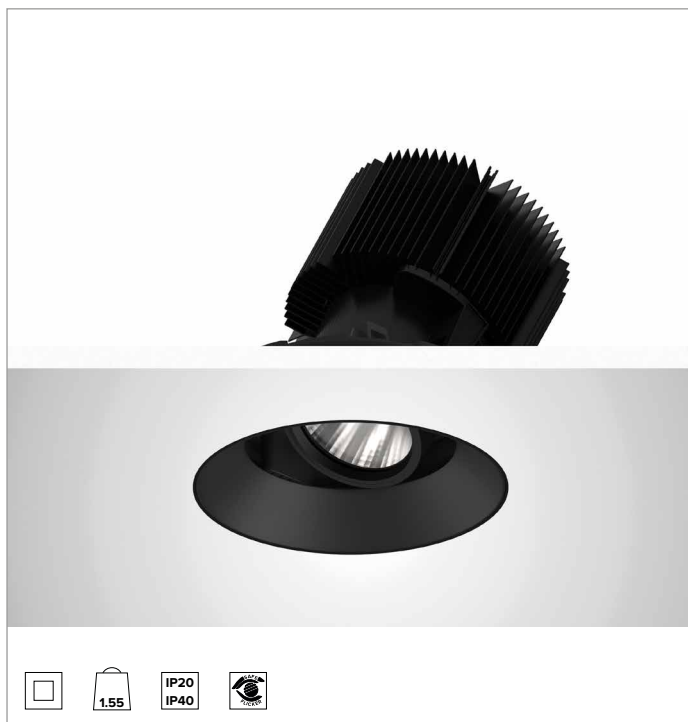

## 1T8624ELTR | CCTEVO ARCHITECTURAL 160

### Adjustable recessed LED projector in a trimless version

		2700K	H(m)	D(m)	Emax(lx)	
		Ra90		22°		
		Fixture Power	74W	1	0.39	21504
		Source Flux	7078lm	2	0.77	5376
		Fixture Flux	4782lm	3	1.16	2389
		Efficacy	65lm/W	4	1.55	1344
TS1280	Imax=3038cd/klm	Imax	21504cd	5	1.94	860

#### ILLUMINOTECHNICAL CHARACTERISTICS

SP - precision optics with a black silicone cut off ring. Version with a convex faceted highly reflective anodised aluminium reflector and a holographic diffusion filter. UGR<19 (EN 12464-1).