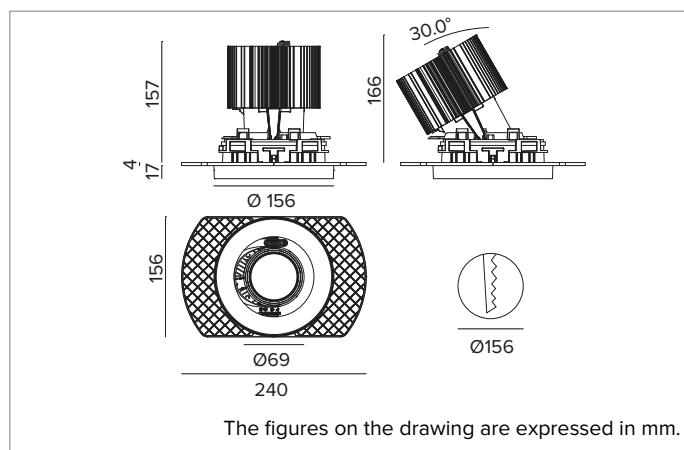

### Adjustable recessed LED projector in a trimless version

		2700K	H(m)	D(m)	Emax(lx)	
		Ra90		22°		
		Fixture Power	74W	1	0.39	21504
		Source Flux	7078lm	2	0.77	5376
		Fixture Flux	4782lm	3	1.16	2389
		Efficacy	65lm/W	4	1.55	1344
TS1280	Imax=3038cd/klm	Imax	21504cd	5	1.94	860